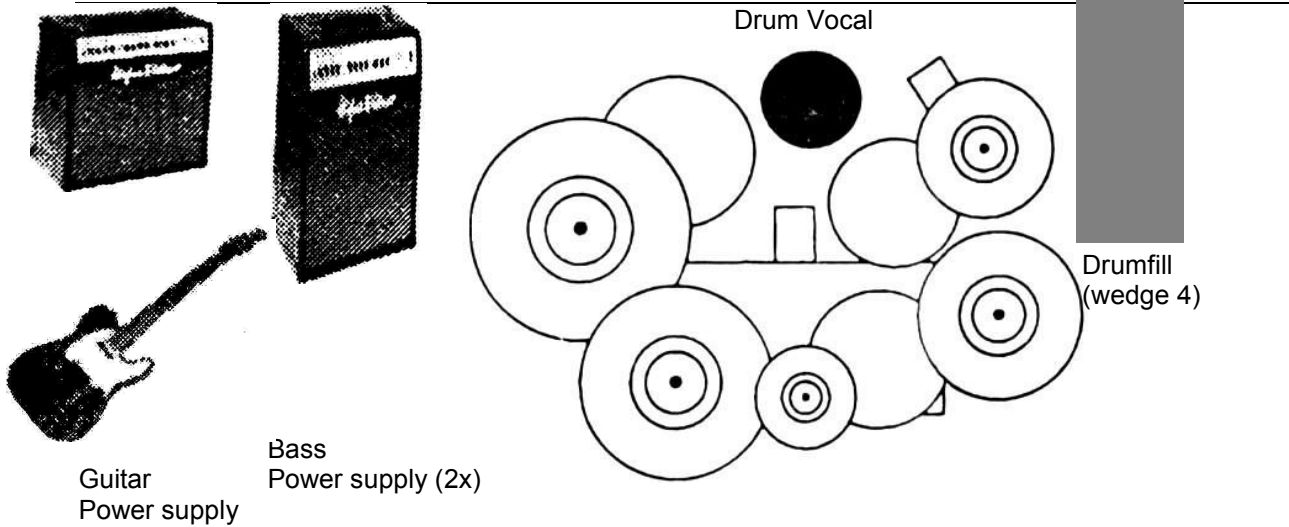

THE SPECIAL GUESTS TECHNICAL RIDER

* band@thespecialquests.de * www.thespecialquests.de *

Organ
Keyboard
Power supply (2x)

Monitor (wedge 3)

Lead Vocal

Monitor (wedge 2)

Trumpet

Monitor (wedge 1)

Alto Sax

Monitor (wedge 1)

Tenor Sax

Trombone

Channel	Instrument	Mic-Type	Insert/Effects
01	Kick	D112 / ATM25	Gate
02	Snare	SM57	Reverb
03	Hihat	md441 / SM57 / Condenser	
04	Small Tom	SM57 / bf509	Gate
05	OH	Condenser	
06	OH	Consenser	
07	Bass	D.I.-Box	
08	Guitar	SM57	Reverb
09	Organ	D.I. (mono)	
10	Keyboard	D.I. (mono)	Reverb
11	Trumpet	MD421 / SM58	Delay/Reverb
12	Alto Sax	MD421 / SM58	Delay/Reverb
13	Tenor Sax	MD421 / SM58	Delay/Reverb
14	Trombone	MD421 / SM58	Delay/Reverb
15	Vocal Centre	Beta58D wireless	Delay/Reverb
16	Vocal Drums	SM58	Delay/Reverb

In case of further questions, don't hesitate to contact:

Christoph Becker

+49 – (0) 30 – 44 73 96 37 cebe.funk@web.de